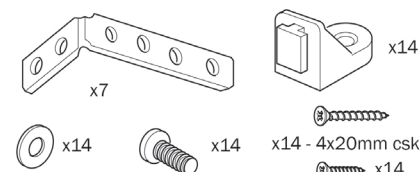

Mid Larder Profile

Length: 1942mm & 2122mm

Fittings provided

Worktop Profile

Length: 3000mm

Fittings provided

Appliance Profile

Length: 600mm

Fittings provided

Drawer Profiles

Length: 3000mm

Length: 450mm

Fittings provided

Dummy Drawer Profile

Length: 595mm

Fittings provided

NOTE: Ensure the cutting tool is not blunt so the profile is not damaged when cutting.

Planning Considerations

End and mid larder profiles – 1942 & 2122mm

Ensure cabinets are perfectly aligned and level before fitting profiles.