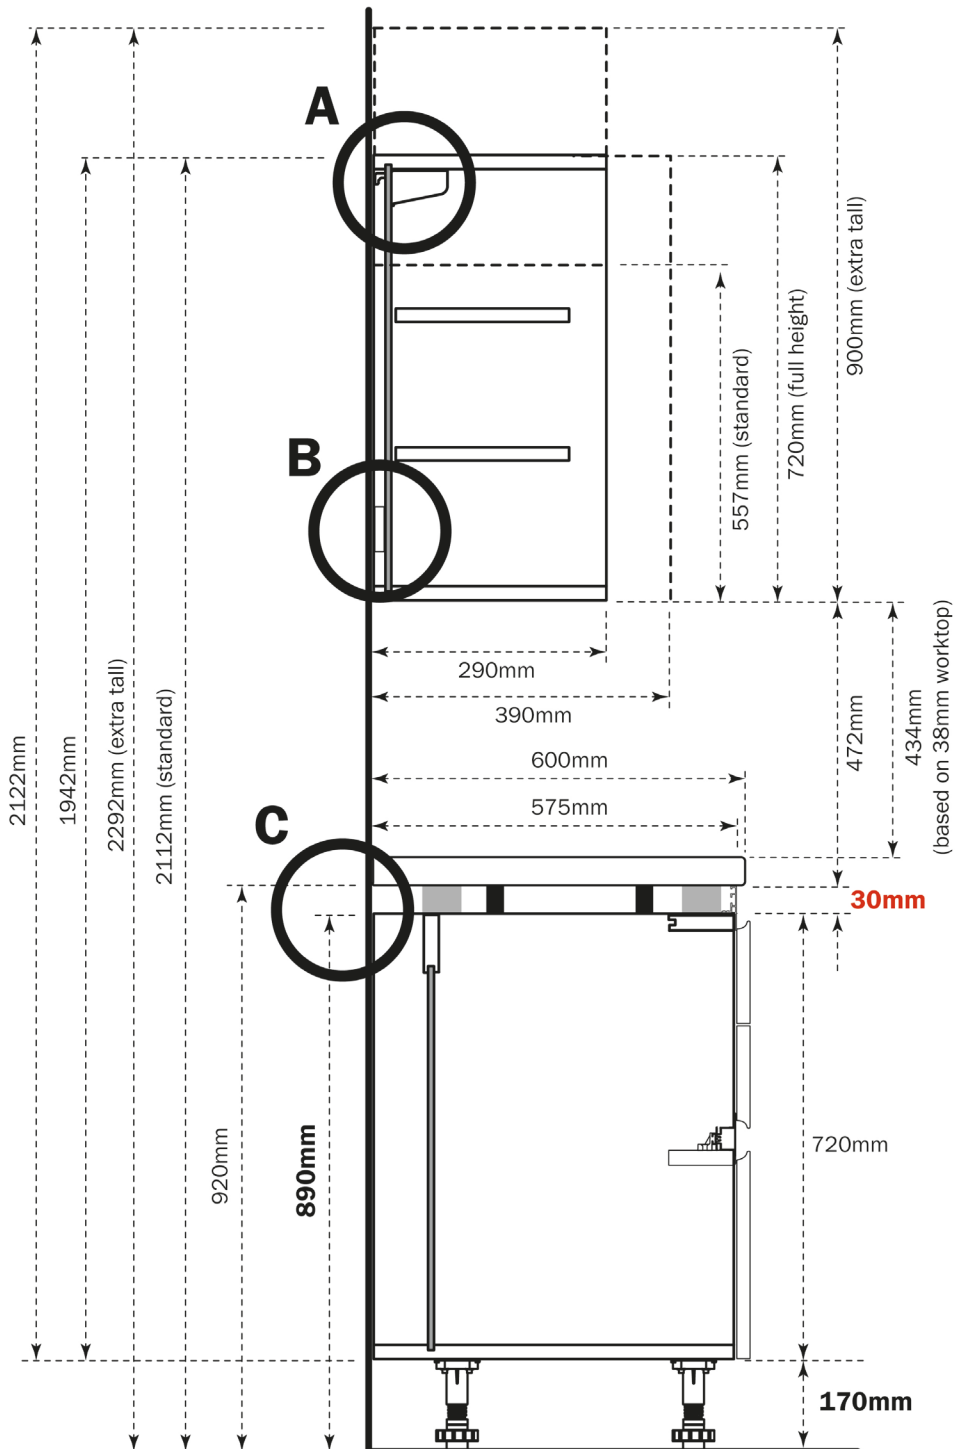

Planning Considerations

CONSIDERATIONS

- Worktop height is elevated by 30mm due to the profile application compared to other kitchen ranges.
- Tower/larder applications require a 30mm spacing each side to allow for the profile fitting.
- Pelmet rail should not be used on this handle-less style kitchen range.
- Appliance/larder towers are left and right handed depending on the door opening preference.
- When fitting two half height cabinets on top of each other, the top opening door will require a magnetic catch – push to open.

Wall hanging brackets

Concealed wall hanging bracket (deep wall only)

Wall fixings

Base cabinet fixing bracket

Planning Considerations

End Larder Profile

Length: 1942mm & 2122mm

Fittings provided

Mid Larder Profile

Length: 1942mm & 2122mm

Fittings provided

Worktop Profile

Length: 3000mm

Fittings provided

Appliance Profile

Length: 600mm