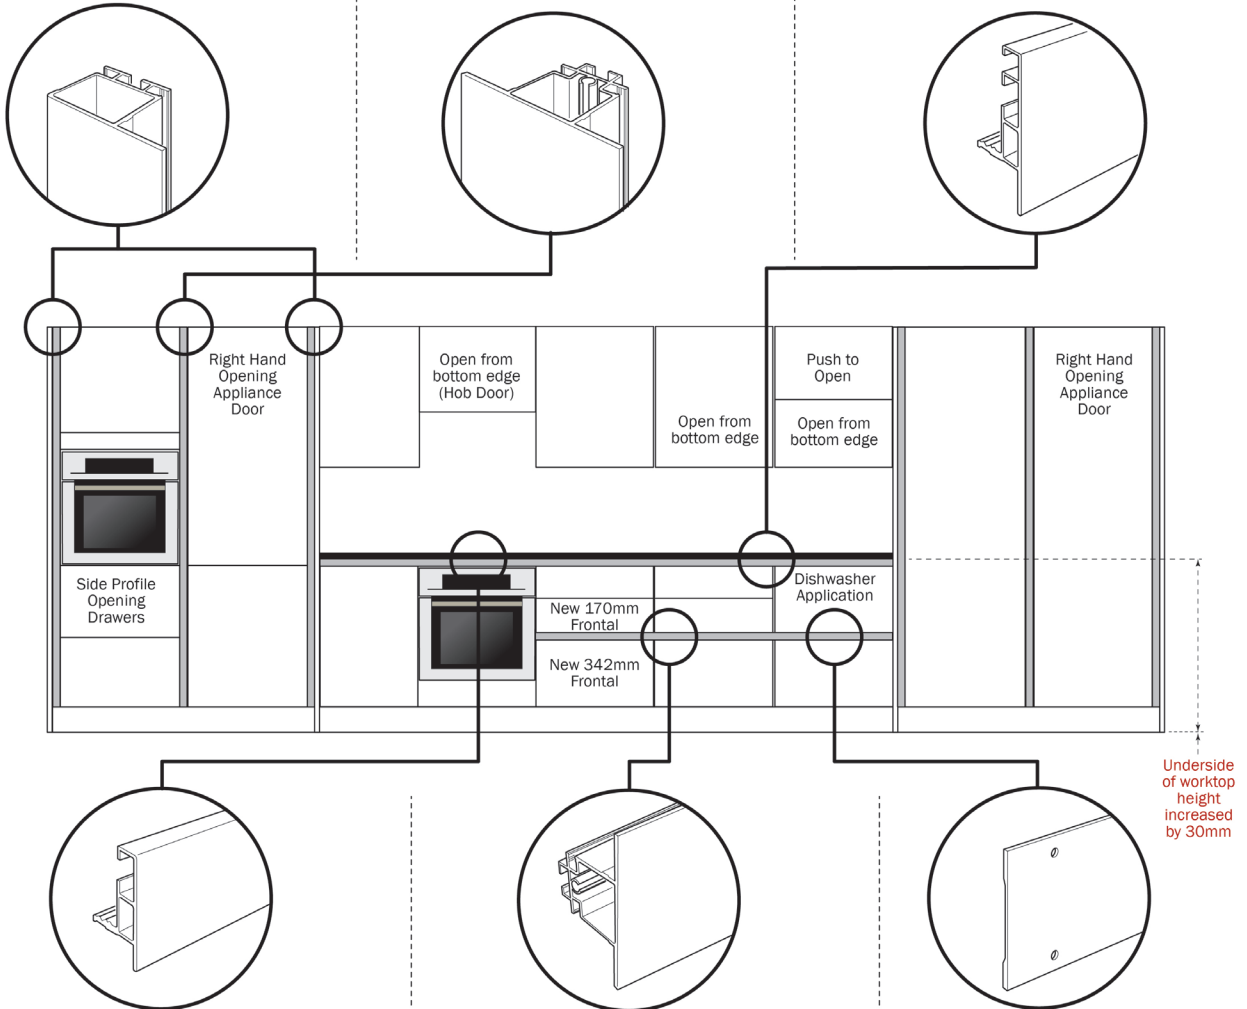

Planning Considerations

CONSIDERATIONS

- Worktop height is elevated by 30mm due to the profile application compared to other kitchen ranges.
- Tower/larder applications require a 30mm spacing each side to allow for the profile fitting.
- Pelmet rail should not be used on this handle-less style kitchen range.
- Appliance/larder towers are left and right handed depending on the door opening preference.
- When fitting two half height cabinets on top of each other, the top opening door will require a magnetic catch – push to open.

Wall hanging brackets

Concealed wall hanging bracket (deep wall only)

Wall fixings

Base cabinet fixing bracket

Planning Considerations

End Larder Profile

Length: 1942mm & 2122mm

Fittings provided

Mid Larder Profile

Length: 1942mm & 2122mm

Fittings provided

Worktop Profile

Length: 3000mm

Fittings provided

Appliance Profile

Length: 600mm

Fittings provided

Drawer Profiles

Length: 3000mm

Length: 450mm

Fittings provided

Dummy Drawer Profile

Length: 595mm

Fittings provided