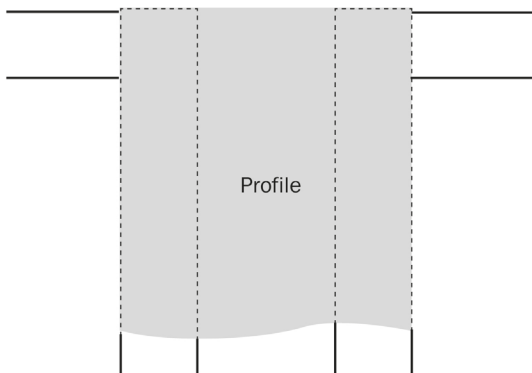

NOTE: Ensure the cutting tool is not blunt so the profile is not damaged when cutting.

Planning Considerations

End and mid larder profiles – 1942 & 2122mm

Ensure cabinets are perfectly aligned and level before fitting profiles.

Profiles must be fitted flush with the top edge of the cabinet end panels.

Fit the top door first so it is flush with the top edge of the profile.

NOTE: If you have a low ceiling height which is touching the top of the profile, adjust the door down 2mm to give clearance.