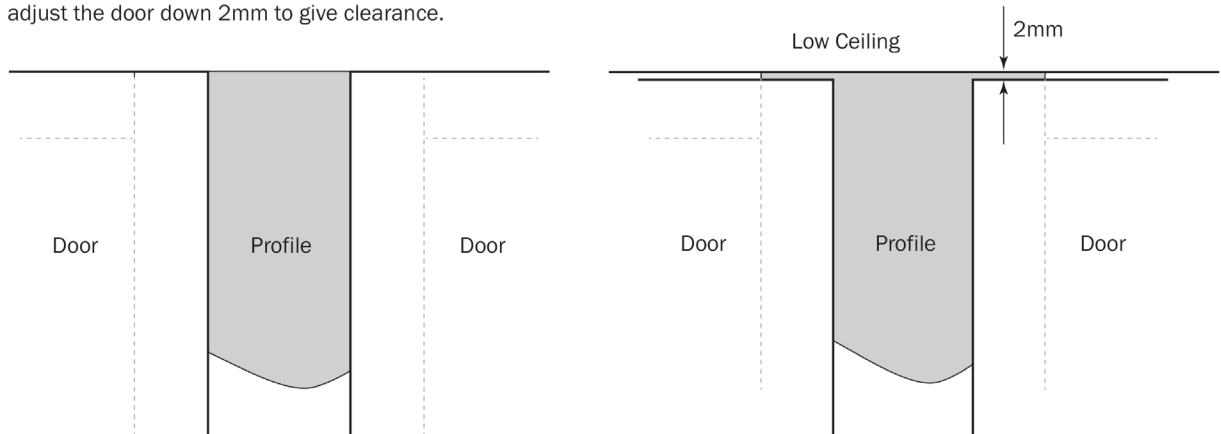

NOTE: Ensure the cutting tool is not blunt so the profile is not damaged when cutting.

Planning Considerations

End and mid larder profiles – 1942 & 2122mm

Ensure cabinets are perfectly aligned and level before fitting profiles.

Profiles must be fitted flush with the top edge of the cabinet end panels.

Fit the top door first so it is flush with the top edge of the profile.

NOTE: If you have a low ceiling height which is touching the top of the profile, adjust the door down 2mm to give clearance.