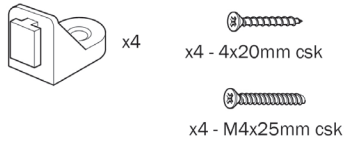

Wall hanging brackets

Concealed wall hanging bracket (deep wall only)

Wall fixings

Base cabinet fixing bracket

Planning Considerations

End Larder Profile

Length: 1942mm & 2122mm

Fittings provided

Mid Larder Profile

Length: 1942mm & 2122mm

Fittings provided

Worktop Profile

Length: 3000mm

Fittings provided

Appliance Profile

Length: 600mm