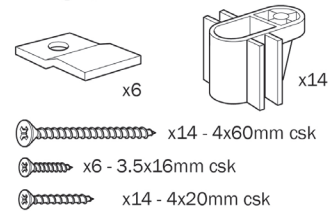

Wall hanging brackets

Concealed wall hanging bracket (deep wall only)

Wall fixings

Base cabinet fixing bracket

Planning Considerations

End Larder Profile

Length: 1942mm & 2122mm

Fittings provided

Mid Larder Profile

Length: 1942mm & 2122mm

Fittings provided

Worktop Profile

Length: 3000mm

Fittings provided

Appliance Profile

Length: 600mm

Fittings provided

Drawer Profiles

Length: 3000mm

Length: 450mm

Fittings provided

Dummy Drawer Profile

Length: 595mm

Fittings provided

NOTE: Ensure the cutting tool is not blunt so the profile is not damaged when cutting.

Planning Considerations

End and mid larder profiles – 1942 & 2122mm

Ensure cabinets are perfectly aligned and level before fitting profiles.