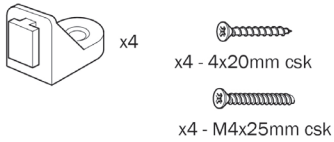

Wall hanging brackets

Concealed wall hanging bracket (deep wall only)

Wall fixings

Base cabinet fixing bracket

Planning Considerations

End Larder Profile

Length: 1942mm & 2122mm

Fittings provided

Mid Larder Profile

Length: 1942mm & 2122mm

Fittings provided

Worktop Profile

Length: 3000mm

Fittings provided

Appliance Profile

Length: 600mm